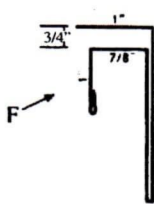

Note: Exact dimensions may vary.
Custom Trims Available

① Universal Ridge Cap

② Rake & Corner

③ Base Angle 10'

④ Mini Rake

⑥ J Channel 10'

⑦ Double Angle 10'

⑧ Universal Sidewall 10'

⑨ Drip Cap 10'

⑩ Valley 10'

⑪ Universal Endwall 10'

⑫ "F" & "J" 10'

⑬ Inside Corner 10'

⑭ Overhead Door Trim 10'

⑮ Face Mount CT Cover 10'

⑯ Snow Guard 10'

⑰ Splash Guard 10'

⑱ Gutter Apron 10'

⑳ Fascia 10'

㉑ Gambrel Flash 10'

㉒ Double Track Cover 10'

㉓ Hip Cover 10'

Other sizes available

Some accessories allow additional leadtime.