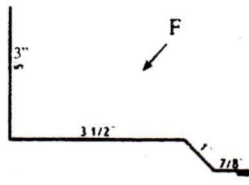

Note: Exact dimensions may vary.
Custom Trims Available

① Universal Ridge Cap

② Rake & Corner

③ Base Angle 10'

④ Mini Rake

⑥ J Channel 10'

⑦ Double Angle 10'

⑧ Universal Sidewall 10'

⑨ Drip Cap 10'

⑩ Valley 10'

⑪ Universal Endwall 10'

⑫ "F" & "J" 10'

⑬ Inside Corner 10'

⑭ Overhead Door Trim 10'

⑮ Face Mount CT Cover 10'

⑯ Snow Guard 10'