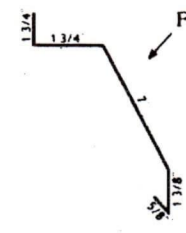

Note: Exact dimensions may vary.
Custom Trims Available

① Universal Ridge Cap

② Rake & Corner

③ Base Angle 10'

④ Mini Rake

⑥ J Channel 10'

⑦ Double Angle 10'

⑧ Universal Sidewall 10'

⑨ Drip Cap 10'

⑩ Valley 10'

⑪ Universal Endwall 10'

⑫ "F" & "J" 10'

⑬ Inside Corner 10'

⑭ Overhead Door Trim 10'

⑮ Face Mount CT Cover 10'

⑯ Snow Guard 10'

⑰ Splash Guard 10'

⑱ Gutter Apron 10'

⑳ Fascia 10'

㉑ Gambrel Flash 10'

㉒ Double Track Cover 10'

㉓ Hip Cover 10'

Other sizes available

Some accessories allow additional leadtime.