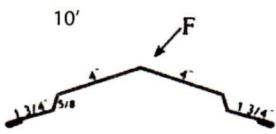

Note: Exact dimensions may vary.
Custom Trims Available

① Universal Ridge Cap

② Rake & Corner

③ Base Angle 10'

④ Mini Rake

⑥ J Channel 10'

⑦ Double Angle 10'

⑧ Universal Sidewall 10'

⑨ Drip Cap 10'

⑩ Valley 10'

⑪ Universal Endwall 10'

⑫ "F" & "J" 10'

⑬ Inside Corner 10'

⑭ Overhead Door Trim 10'

⑮ Face Mount CT Cover 10'

⑯ Snow Guard 10'