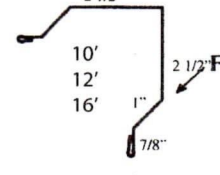

Note: Exact dimensions may vary.
Custom Trims Available

① Universal Ridge Cap

② Rake & Corner

③ Base Angle 10'

④ Mini Rake

⑥ J Channel 10'

⑦ Double Angle 10'

⑧ Universal Sidewall 10'

⑨ Drip Cap 10'

⑩ Valley 10'

⑪ Universal Endwall 10'

⑫ "F" & "J" 10'

⑬ Inside Corner 10'

⑭ Overhead Door Trim 10'

⑮ Face Mount CT Cover 10'

⑯ Snow Guard 10'