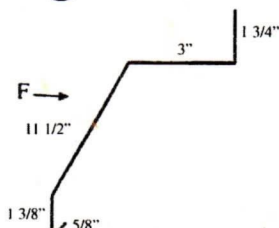

Note: Exact dimensions may vary.
Custom Trims Available

① Universal Ridge Cap

② Rake & Corner

③ Base Angle 10'

④ Mini Rake

⑥ J Channel 10'

⑦ Double Angle 10'

⑧ Universal Sidewall 10'

⑰ Splash Guard 10'

⑱ Gutter Apron 10'

⑳ Fascia 10'

㉑ Gambrel Flash 10'

㉒ Double Track Cover 10'

㉓ Hip Cover 10'

Other sizes available

Some accessories allow additional leadtime.