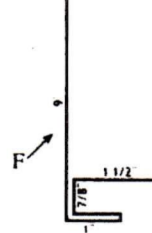

Note: Exact dimensions may vary.
Custom Trims Available

① Universal Ridge Cap

② Rake & Corner

③ Base Angle 10'

④ Mini Rake

⑥ J Channel 10'

⑦ Double Angle 10'

⑧ Universal Sidewall 10'

⑨ Drip Cap 10'

⑩ Valley 10'

⑪ Universal Endwall 10'

⑫ "F" & "J" 10'

⑬ Inside Corner 10'

⑭ Overhead Door Trim 10'

⑮ Face Mount CT Cover 10'

⑯ Snow Guard 10'

⑰ Splash Guard 10'

⑱ Gutter Apron 10'

⑳ Fascia 10'

㉑ Gambrel Flash 10'

㉒ Double Track Cover 10'

㉓ Hip Cover 10'

Other sizes available

Some accessories allow additional leadtime.