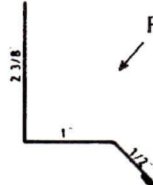

Note: Exact dimensions may vary.
Custom Trims Available

① Universal Ridge Cap

② Rake & Corner

③ Base Angle 10'

④ Mini Rake

⑥ J Channel 10'

⑦ Double Angle 10'

⑧ Universal Sidewall 10'

⑨ Drip Cap 10'

⑩ Valley 10'

⑪ Universal Endwall 10'

⑫ "F" & "J" 10'

⑬ Inside Corner 10'

⑭ Overhead Door Trim 10'

⑮ Face Mount CT Cover 10'

⑯ Snow Guard 10'