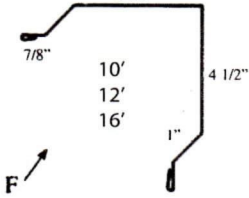

Note: Exact dimensions may vary.
Custom Trims Available

① Universal Ridge Cap

② Rake & Corner

③ Base Angle 10'

④ Mini Rake

⑥ J Channel 10'

⑦ Double Angle 10'

⑧ Universal Sidewall 10'

⑨ Drip Cap 10'

⑩ Valley 10'

⑪ Universal Endwall 10'

⑫ "F" & "J" 10'

⑬ Inside Corner 10'

⑭ Overhead Door Trim 10'

⑮ Face Mount CT Cover 10'

⑯ Snow Guard 10'