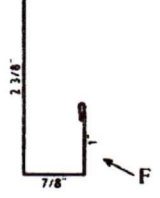

Note: Exact dimensions may vary.
Custom Trims Available

① Universal Ridge Cap

② Rake & Corner

③ Base Angle 10'

④ Mini Rake

⑥ J Channel 10'

⑦ Double Angle 10'

⑧ Universal Sidewall 10'

⑨ Drip Cap 10'

⑩ Valley 10'

⑪ Universal Endwall 10'

⑫ "F" & "J" 10'

⑬ Inside Corner 10'

⑭ Overhead Door Trim 10'

⑮ Face Mount CT Cover 10'

⑯ Snow Guard 10'